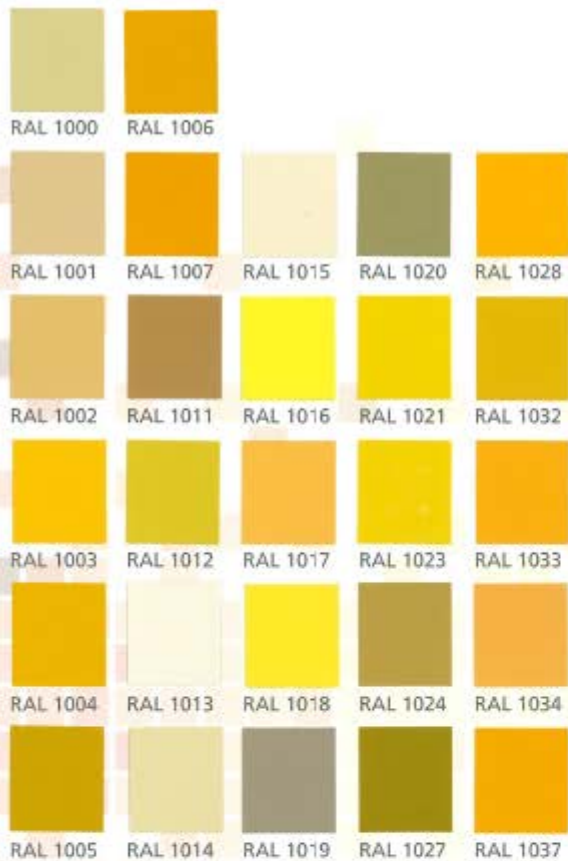

Awake

Energize

Love

Relax

Unwind

Explore